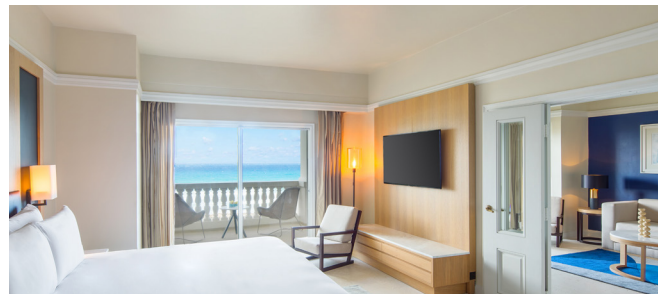

RESORT VIEW KING OR DOUBLE Luxurious suites featuring a furnished private balcony and beautiful resort views.

16 KING SUITES | 13 DOUBLE SUITES | 493 SQ FT | 3/4 MAX OCCUPANCY

OCEAN VIEW KING OR DOUBLE Elegant suites boasting magnificent ocean views from the private balcony.

OCEAN VIEW JUNIOR SUITE KING Spacious suites featuring breathtaking ocean views from the private balcony.

38 SUITES | 673 SQ FT | 3 MAX OCCUPANCY

OCEANFRONT JUNIOR SUITE KING Oceanfront suites featuring a private balcony with spectacular vistas overlooking the ocean.

ONE-BEDROOM OCEAN VIEW SUITE Spacious suites featuring a separate living room and bedroom offer gorgeous ocean views from the private balcony.

2 SUITES | 1,083 SQ FT | 4 MAX OCCUPANCY

ONE-BEDROOM SWIM-UP SUITE Luxurious and innovative suites featuring a separate living room and a private balcony with access to a semi-private pool.

OCEANFRONT GRAND BUTLER SUITE Exceptionally spacious suites featuring personalized butler service and a private balcony with impressive ocean views.

11 SUITES | 1082-1144 SQ FT | 4 MAX OCCUPANCY

ONE-BEDROOM OCEANFRONT BUTLER SUITE Luxurious suites including a sofa bed in a separate living room, two full bathrooms, butler service, and a private balcony with stunning oceanfront seascapes.