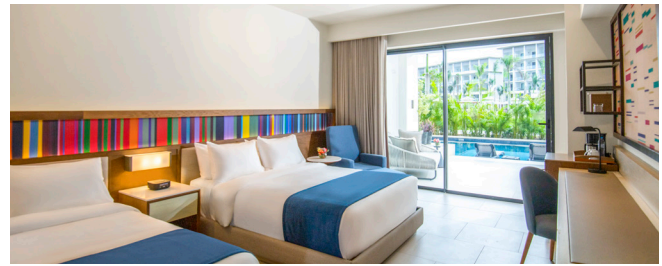

14 KING SUITES | 4 DOUBLE SUITES | 600 SQ FT | 4 MAX OCCUPANCY

CLUB JUNIOR SUITE SWIM UP KING OR DOUBLE These exclusive swim-up rooms include a semi-private pool right off the balcony and wonderful views plus exclusive amenities. King rooms are equipped with queen size sofa bed.