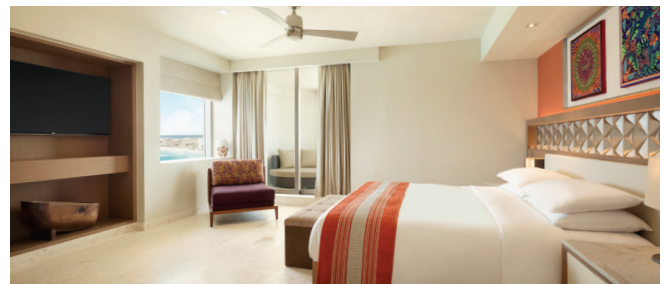

OCEAN VIEW KING OR DOUBLE  Lavish suites offering ocean views from the private balcony. King suites include queen sofa bed.

42 KING SUITES | 76 DOUBLE SUITES | 483 SQ FT | 4 MAX OCCUPANCY

OCEANFRONT KING OR DOUBLE  Oceanfront suites offering a private balcony with panoramic ocean views. King suites include queen sofa bed.

OCEANFRONT LIGHTHOUSE SUITE WITH SOFA BED KING  Indulge in ultimate comfort in our oceanfront suites, featuring a grand staircase entrance, a cozy living room, and a private furnished balcony with breathtaking panoramic views of the sea and the Punta Cancun lighthouse.

CLUB OCEANFRONT CORNER SUITE Spacious and luxurious corner suites boasting a private balcony with hot tub and ocean vistas, a queen sofa bed plus club amenities.

2 SUITES | 1,524 SQ FT | 4 MAX OCCUPANCY

CLUB OCEANFRONT MASTER SUITE Grand suites featuring club amenities, a queen sofa bed and a sky-high view of the sea from a private hot tub on the balcony.

2 SUITES | 2,115 SQ FT | 6 MAX OCCUPANCY

CLUB TWO-BEDROOM OCEANFRONT SUITE Large two-bedroom suites offering club privileges, a private balcony with a hot tub and stunning ocean views.