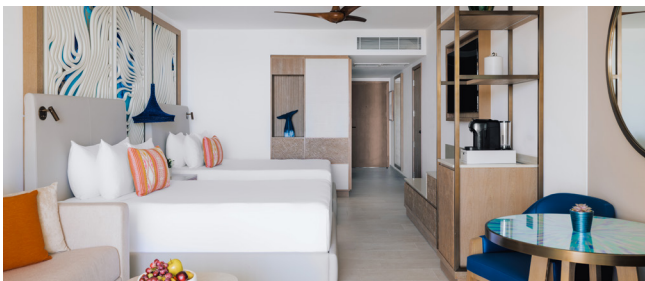

57 KING SUITES | 42 DOUBLE SUITES | 632 SQ FT | 4 MAX OCCUPANCY

DELUXE RESORT VIEW KING OR DOUBLE Experience the luxury of this room, thoughtfully designed for ultimate comfort. Enjoy a restful stay with a king size bed or double beds, sofa bed, and minibar. Unwind in a newly designed space featuring a fully furnished terrace with breathtaking views of the resort, gardens, and pool—perfect for those seeking an exclusive and unforgettable escape.