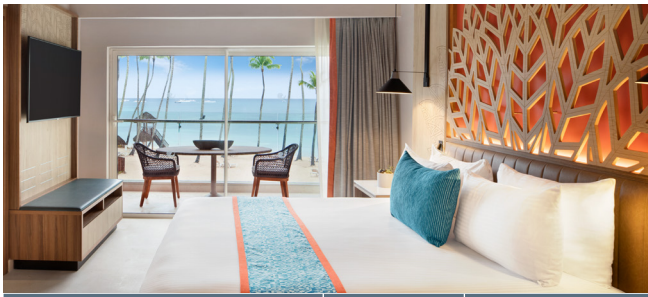

PREFERRED CLUB ROOMS continued

6 ROOMS   411 SQ FT   4 MAX OCCUPANCY